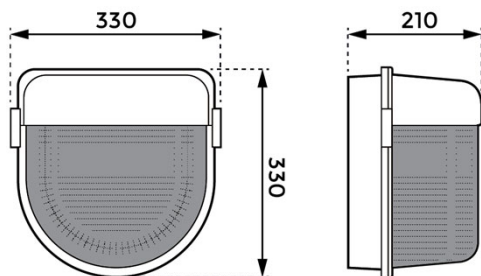

T: 0161 274 3626
F: 0161 274 3731
E: sales@hilclare.com

15 Carnarvon Street
Manchester
M3 1HJ

E&OE

Ordering Information

	Code	Weight (kg)	Total Watts	Total Lumens	Luminaire Efficacy	IP Rating	Life	Warranty
17W	WLM17T440	3.80	17	1903	105	IP65	50,000hr	5 year
23W	WLM23T440	3.80	23	2457	98	IP65	50,000hr	5 year

Code Builder

Photocell - Add P

Emergency - Add EM

Self-test emergency - Add STEM

Dimensions

Photometrics

Classification of Protection

Against electric shock Class 1 protected with earthed gear tray & reflector. Against ingress of dust and moisture IP65 Technical Specification.