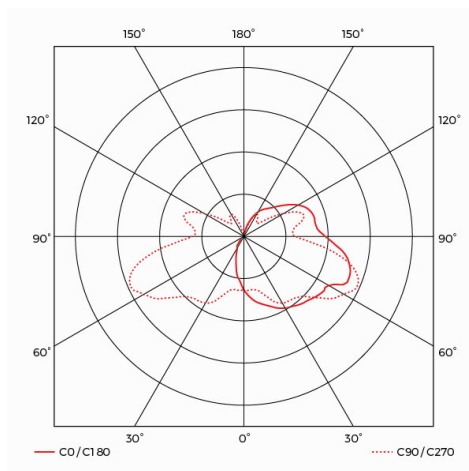

Code Builder

Photocell - Add P

Emergency - Add EM

Self-test emergency - Add STEM

Dimensions

Photometrics

Classification of Protection

Against electric shock Class 1 protected with earthed gear tray & reflector. Against ingress of dust and moisture IP65 Technical Specification.