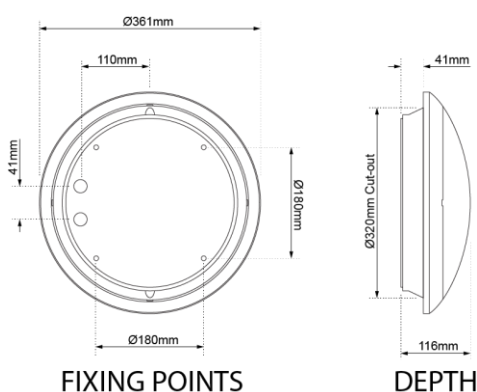

a  pilot group company

T: 0161 274 3626
F: 0161 274 3731
E: sales@hilclare.com

15 Carnarvon Street
Manchester
M3 1HJ

Ordering Information

	Code	Weight (kg)	Total Watts	Total Lumens	Luminaire Efficacy	IP Rating	Life	Warranty
14W	DLE14LED40	2.3	14	1000	67	IP54	30,000hr	3 year

Code Builder

Emergency - Add EM
Semi recessing kit available

Dimensions

Photometrics

Classification of Protection

Against electric shock Class 1 protected with earthed metalwork. Against ingress of dust and moisture IP54 Technical Specification.