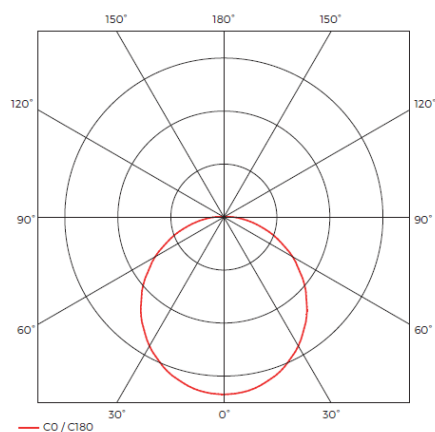

Photometrics

Classification of Protection

Against electric shock Class 1 protected with earthed metalwork. Against ingress of dust and moisture IP54 Technical Specification.

Specification

A low cost surface mounted IP54 decorative LED luminaire. Constructed from a white polycarbonate circular base, with opal polycarbonate diffuser. Suitable for use in corridors, reception areas, bathrooms and other areas in commercial buildings.

Standards

The Evita range of luminaires is designed and manufactured to meet the requirements of BSEN 60598 2-1

Operations

Designed for operation in an interior environment.
Ambient temperature range:
0° to +25°C.
230V 50Hz nominal input voltage.

Version 1 October 2018

HILCLARE

LIGHTING MANUFACTURER

— LED BY DESIGN —

a pilot group company

T: 0161 274 3626
F: 0161 274 3731
E: sales@hilclare.com

15 Carnarvon Street
Manchester
M3 1HJ

E&OE